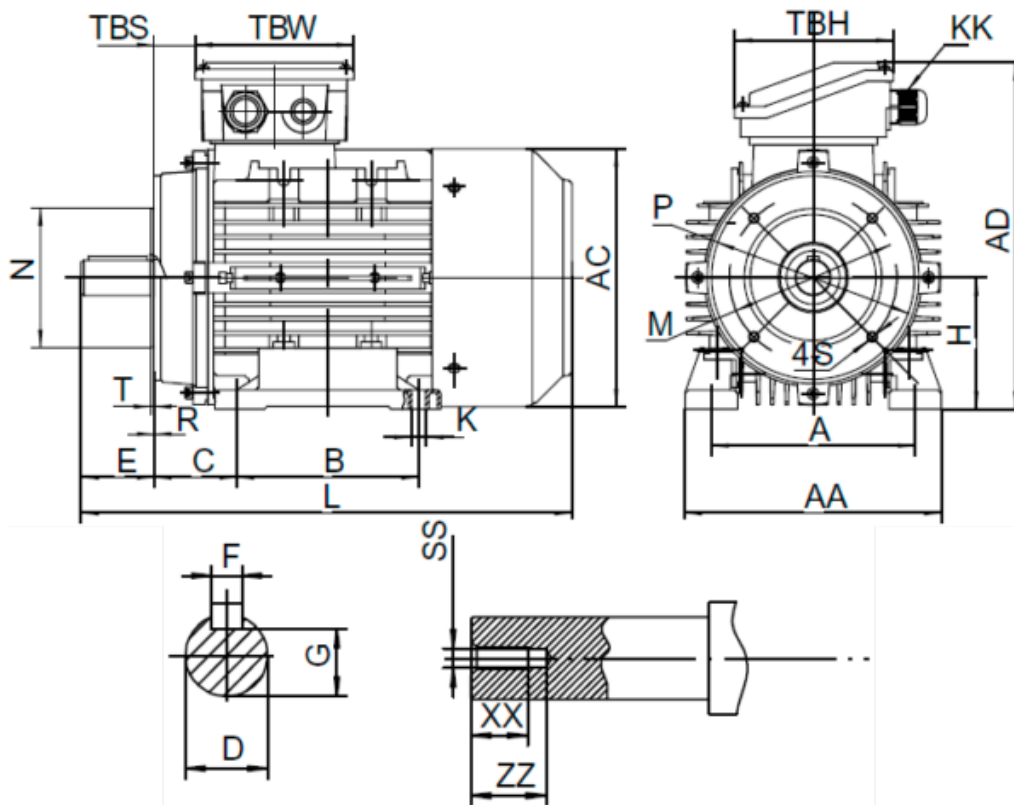

Data Sheet

Article number: 2516000254160140

Description: Kleedrive T2A 633-4 0.25kw 1400 rpm UL/CSA
3x230/400V 50HZ IP55 B34 PTO

Measures

A = 100	F = 4	R = 0	ZZ = 14
AA = 124	G = 8.5	S = M5	
AC = Ø122	H = 63	SS = M4	
AD = 170	HD = 107	T = 2.5	
B = 80	L = 215	TBH = 98	
C = 40	M = Ø75	TBS = 10	
D = Ø11	N = Ø60	TBW = 98	
E = 23	P = Ø90	XX = 10	